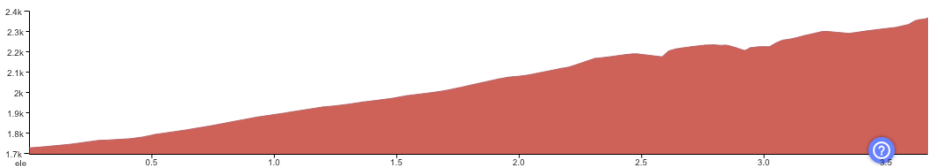

LEG 5

3.7 MI VERY HARD

LEG DESCRIPTION:

EXCH 5 ADDRESS: 8885 COOPER SPUR RD, MT HOOD, OR 97041

NOTES:

PARTICIPANT DIRECTIONS FROM EXCH 4 TO EXCH 5

- 2.8 mi Continue onto Evans Creek Dr
- 3.3 mi Turn right onto Cooper Spur Rd