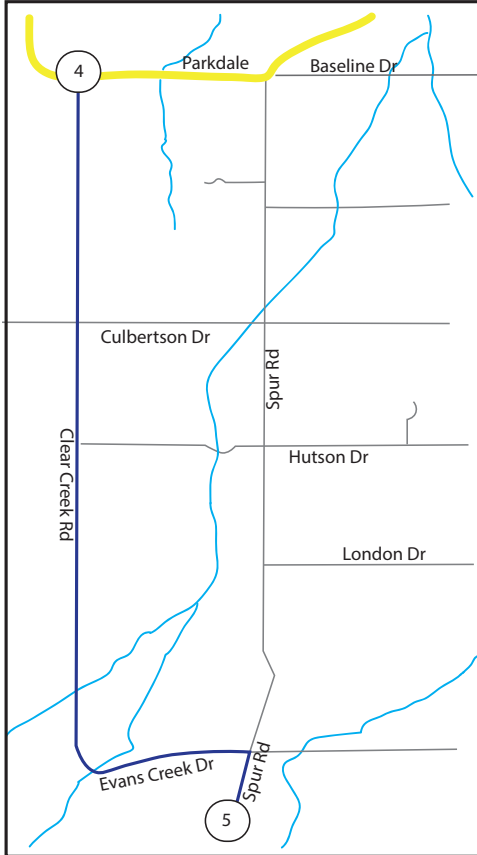

LEG 5

3.7 MI VERY HARD

LEG DESCRIPTION:

EXCH 5 ADDRESS: 8885 COOPER SPUR RD, MT HOOD, OR 97041

NOTES:

PARTICIPANT DIRECTIONS FROM EXCH 4 TO EXCH 5

- 2.8 mi Continue onto Evans Creek Dr
- 3.3 mi Turn right onto Cooper Spur Rd