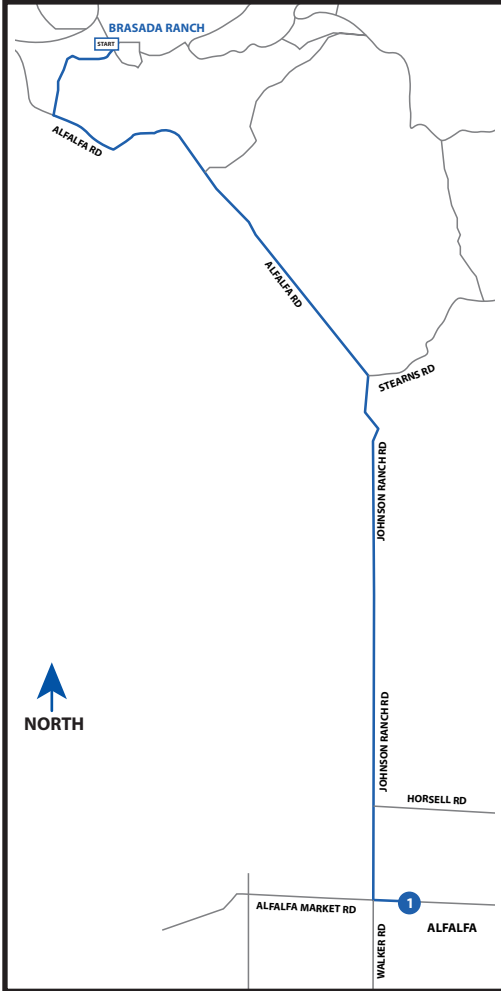

LEG 1

6.4 MI | MODERATE

LEG DESCRIPTION: Take in the fresh air and set the tone for an epic relay with this quick leg, passing beautiful ranch scenery.

EXCH 1 ADDRESS: 26155 Willard Rd., Bend, Oregon 97701

GPS: 44.077318, -121.021630

NOTES:

DIRECTIONS FROM START TO EXCH 1

- 0.00 Start: Brasada Ranch
- ← 0.46 Turn **LEFT** onto Alfalfa Rd
- 2.48 Continue straight onto Johnson Ranch Rd
- ← 6.2 Turn **LEFT** onto Willard Rd
- 6.4 Exchange 1 (26155 Willard Rd)