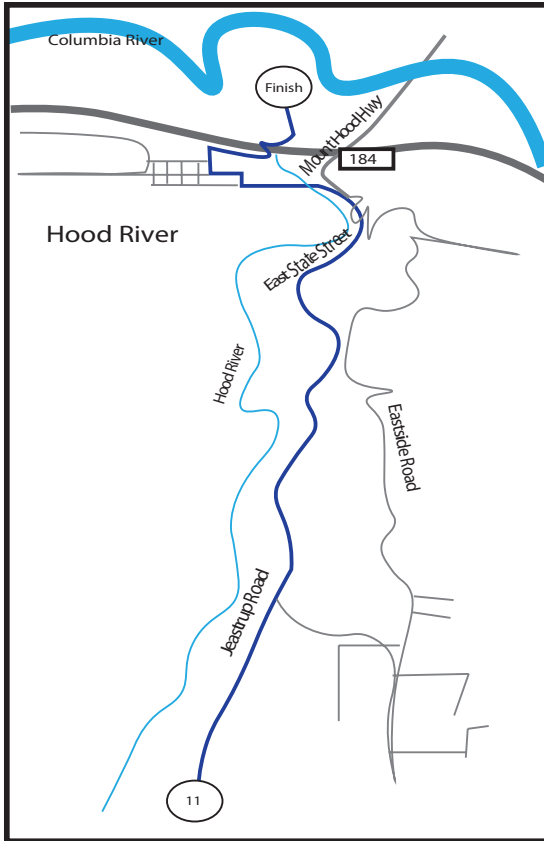

## LEG DESCRIPTION:

EXCHANGE 11 ADDRESS: E PORT MARINA DR, HOOD RIVER, OR 9703

## NOTES:

## PARTICIPANT DIRECTIONS FROM EXCH 11 TO FINISH

- ← 3.0 mi Slight left onto US-30 W/E State St
- 3.4 mi Turn right onto Front St
- ← 3.4 mi Front St turns slightly left and becomes Oak St
- 3.5 mi Turn right onto 2nd St
- 3.7 mi Turn right onto Slough Trail
- 3.9 mi Take the pedestrian overpass
- ← 4.0 mi Turn left onto E Port Marina Dr
- 4.2 mi Continue to FINISH!