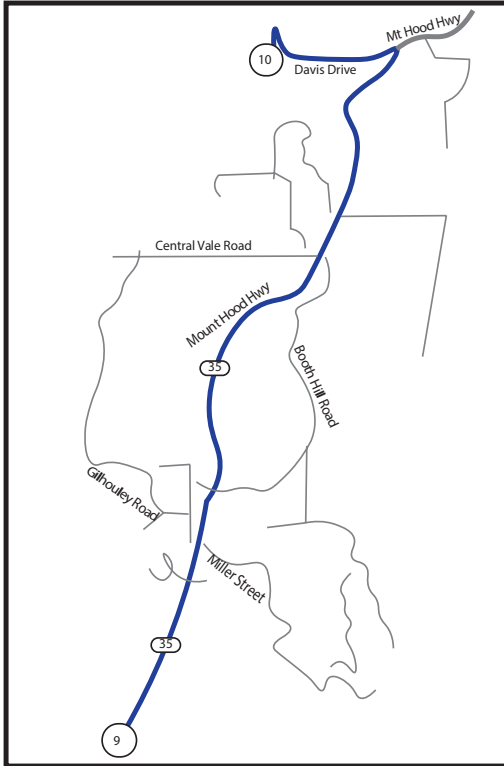

## LEG DESCRIPTION:

EXCH 10 ADDRESS: 3686 DAVIS DR, HOOD RIVER, OR 97031

## NOTES:

## PARTICIPANT DIRECTIONS FROM EXCH 9 TO EXCH 10

- ← 5.1 mi Turn left onto Davis Dr
- 5.9 mi Turn right onto Odell Hwy
- ← 6.0 mi Turn left onto Early Rd
- 6.2 mi Turn right onto Davis Dr
- 6.3 mi Continue to Exchange 10