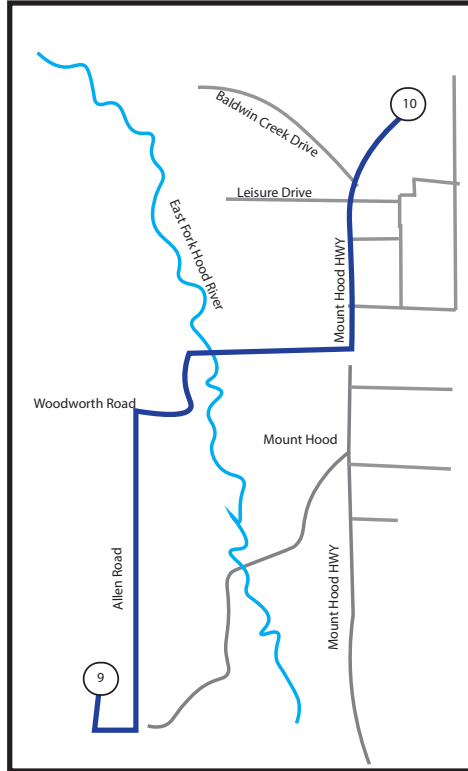

LEG DESCRIPTION:

EXCH 9 ADDRESS: 5780 OR-35, MT HOOD, OR 97041

NOTES:

PARTICIPANT DIRECTIONS FROM EXCH 8 TO EXCH 9

- ← 0.1 mi Turn left onto OR-281 S/Baseline Dr
- ← 0.3 mi Turn left onto Allen Rd
- 1.8 mi Turn right onto Woodward Rd
- ← 3.1 mi Turn left onto OR-35 N
- 4.3 Continue to Exchange 9