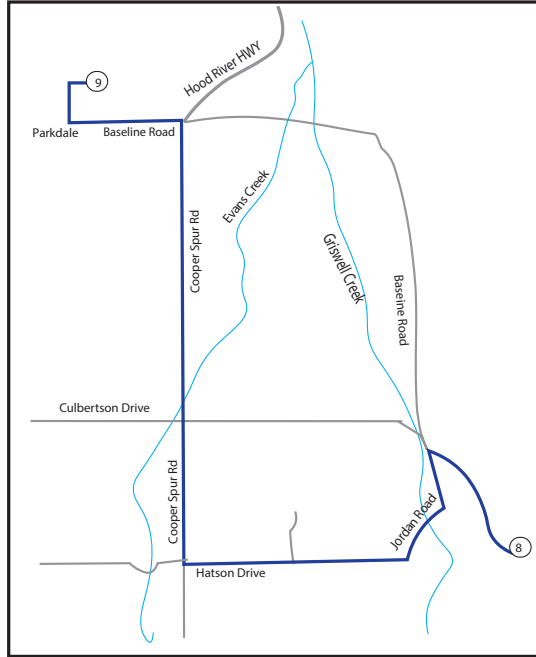

LEG 8

3.8 MI

LEG DESCRIPTION:

EXCH 8 ADDRESS: 4880 VAN NUYS DR, MT HOOD, OR 97041

NOTES:

PARTICIPANT DIRECTIONS FROM EXCH 7 TO EXCH 8

- ← 0.5 mi Sharp left onto Jordan Rd
- 0.9 mi Continue onto Hutson Dr
- 1.7 mi Turn right onto Cooper Spur Rd
- ← 3.2 mi Turn left onto OR-281 N
- 3.6 mi Turn right onto 4th Ave
- 3.8 mi Turn right onto Van Nuys Dr
- 3.8 mi Turn right onto 5th Ave to continue to Exchange 8