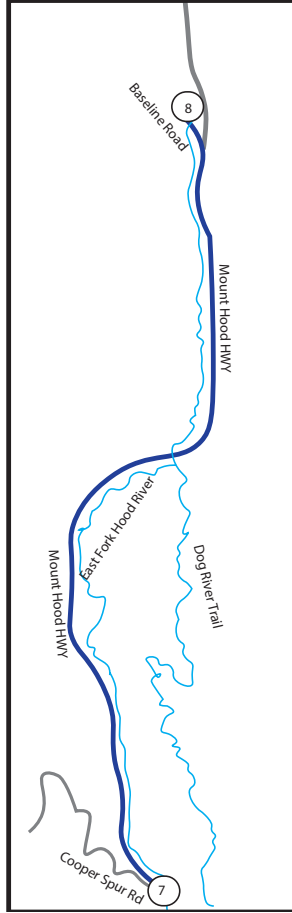

LEG 7

6.3 MI

LEG DESCRIPTION:

EXCH 7 GPS: -45.497645, -121.562666

NOTES:

PARTICIPANT DIRECTIONS FROM EXCH 6 TO EXCH 7

Start on Mt Hood Highway

← 6.1 Turn left onto baseline Rd.

6.3 Continue to Exch 7