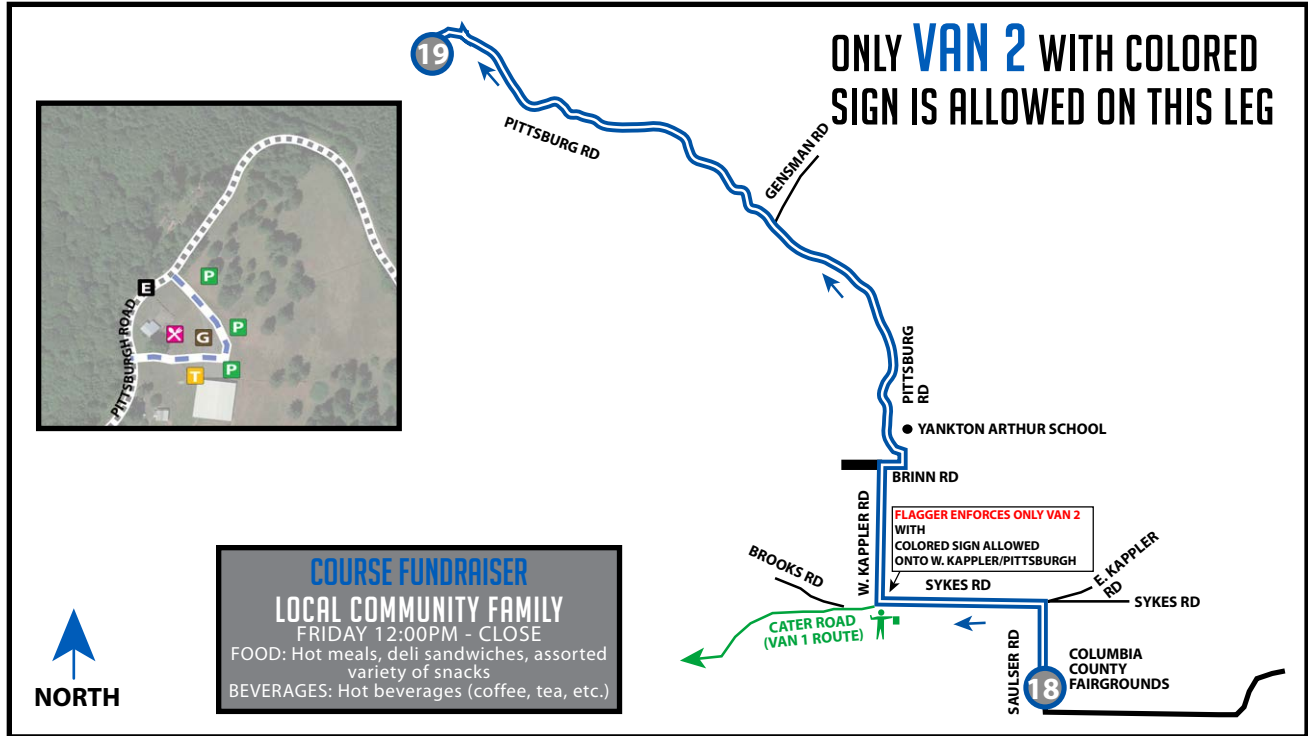

VAN 2

5.89 MI | VERY HARD

LEG DESCRIPTION: Long leg over challenging up and down hills on paved backcountry roads.

EXCH 19 ADDRESS: 30732 Pittsburgh Rd St. Helens, OR 97051

GPS: 45.901569, -122.93397

NOTES: Cell phone coverage unreliable until after Leg 32. **NO STOPPING WITHIN 1 MILE OF THE EXCHANGE - 5 MINUTE PENALTY IF FOUND DOING SO.**

DIRECTIONS FROM EXCH 18 TO EXCH 19

- 0.00 Exchange 18 (Columbia County Fairgrounds)
- ← 0.37 Turn **LEFT** onto Saulser Rd
- 1.14 Turn **RIGHT** onto Kappler Rd
- 1.88 Turn **RIGHT** onto Brinn Rd
- ← 1.90 Turn **LEFT** onto Pittsburgh Rd
- ↑ 2.78 Gensman Rd
- 5.89 Exchange 19 (Pittsburgh Rd)

EXCHANGE NOTES

Parking: In field on the left. **No vans on right side of the road near exchange or blocking neighbor driveways.**

Provisions: Coffee and snacks at fundraiser

Fuel: No

Highly encouraged to wear high visibility clothing (no dark colors), and for non-participating teammates outside van to wear a reflective vest & LED flasher (6pm-9am).