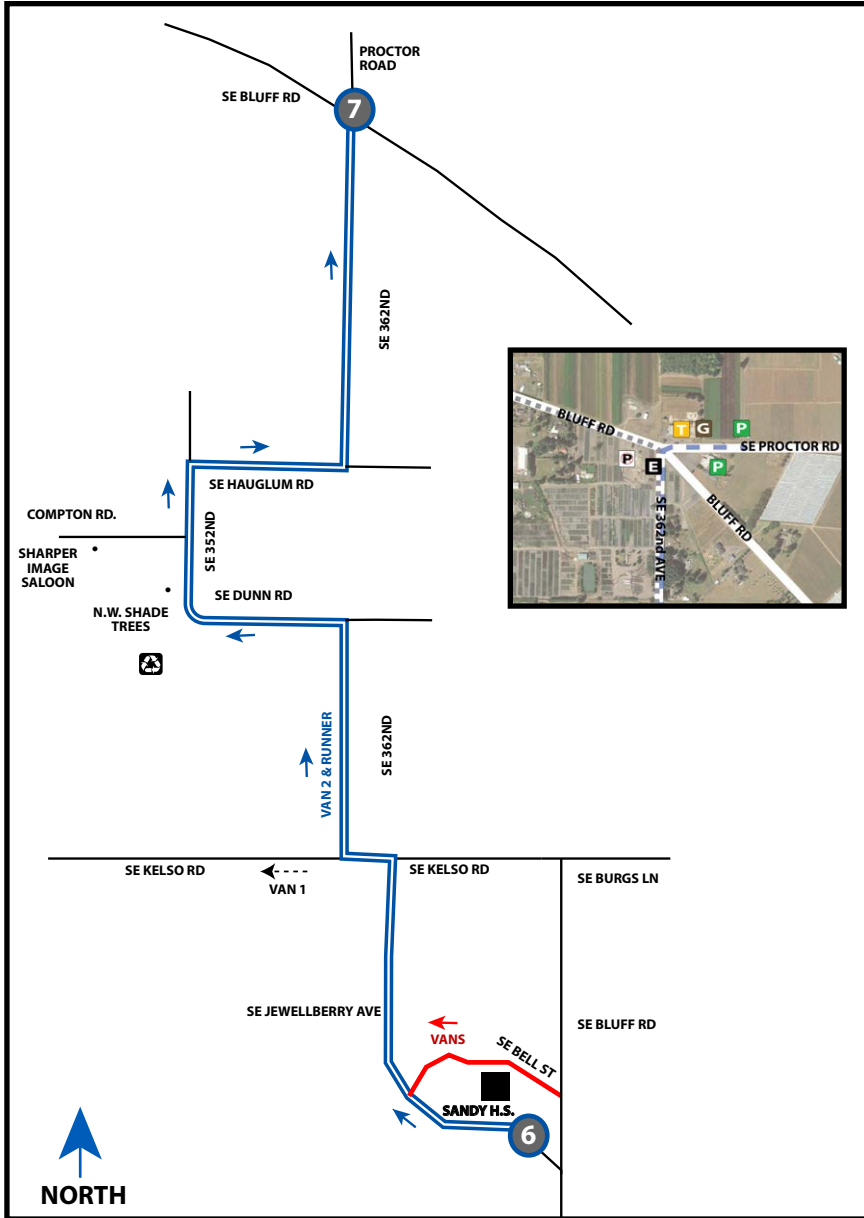

VAN 2

5.25 MI | MODERATE

LEG DESCRIPTION: Rolling hills along HWY 26 on paved shoulder and farm/country roads.

EXCH 7 ADDRESS: 36225 SE Proctor Road Boring, OR 97009

GPS: 45.453705, -122.290537

NOTES: Please do not mark turns on roads

DIRECTIONS FROM EXCH 6 TO EXCH 7

Run on left side of the road for this leg.

- 0.00 Exchange 6 (near Sandy HS Tennis Courts)
- ← 0.72 **LEFT** onto Jewelberry Ave
- ← 1.52 **LEFT** onto SE Kelso Rd
- 2.17 **RIGHT** onto SE 362nd Ave
- ← 2.90 **LEFT** onto SE Dunn Rd
- 3.39 **RIGHT** onto SE 352nd
- ↑ 3.64 SE 352nd/Compton Rd intersection
- 3.88 **RIGHT** onto Hauglum Rd
- ← 4.38 **LEFT** onto SE 362nd
- 5.25 Exchange 7 (Bluff Rd/Proctor Rd/362nd)

EXCHANGE NOTES

Parking: In Oregon Trail Primary Academy lot and adjacent lot.

Provisions: No

Fuel: No (nearest fuel - Sandy)