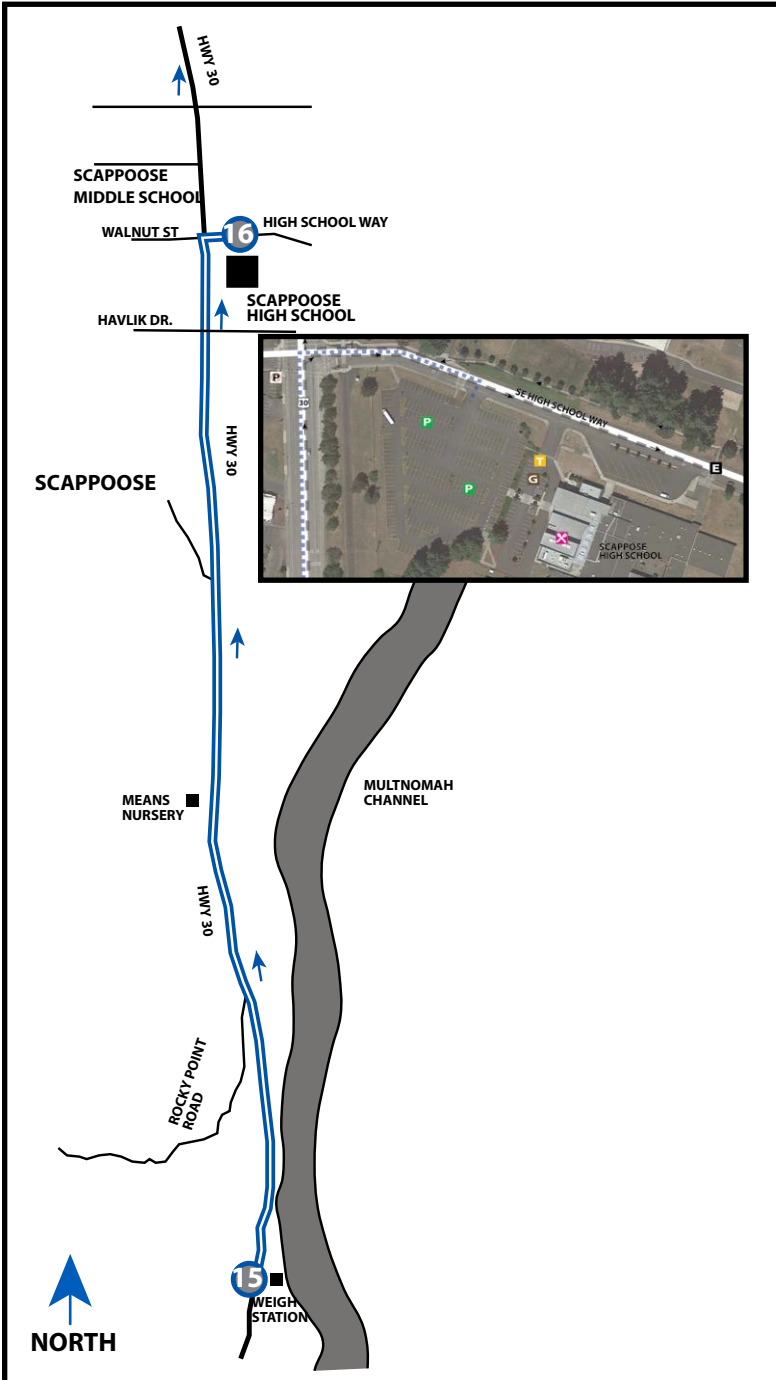

VAN 1

3.92 MI | EASY

LEG DESCRIPTION: Gently rolling terrain on paved shoulder along HWY 30.

EXCH 16 ADDRESS: Scappoose High School 33700 SE High School Way, Scappoose, OR 97056

GPS: 45.749198, -122.874359

NOTES: VANS NOT ALLOWED TO STOP ON SHOULDER OF HWY 30.

DIRECTIONS FROM EXCH 15 TO EXCH 16

Run on right side of the road.

- 0.00 Exchange 15 (Rocky Point Weigh Station)
- ↑ 0.84 Rocky Point Rd
- ↑ 2.51 Bonneville Dr/Johns Landing Rd
- 3.79 Turn **RIGHT** onto SE High School Way
- 3.92 Exchange 16 (Scappoose High School)

EXCHANGE NOTES

Parking: At Scappoose High School parking lot on right.

Provisions: Restaurants and Course Fundraiser

Fuel: Yes

COURSE FUNDRAISER

SCAPPOOSE HS CROSS COUNTRY

FRIDAY 11:00AM - SATURDAY 1:00AM

SHOWERS: \$2 each; towel included at no additional charge