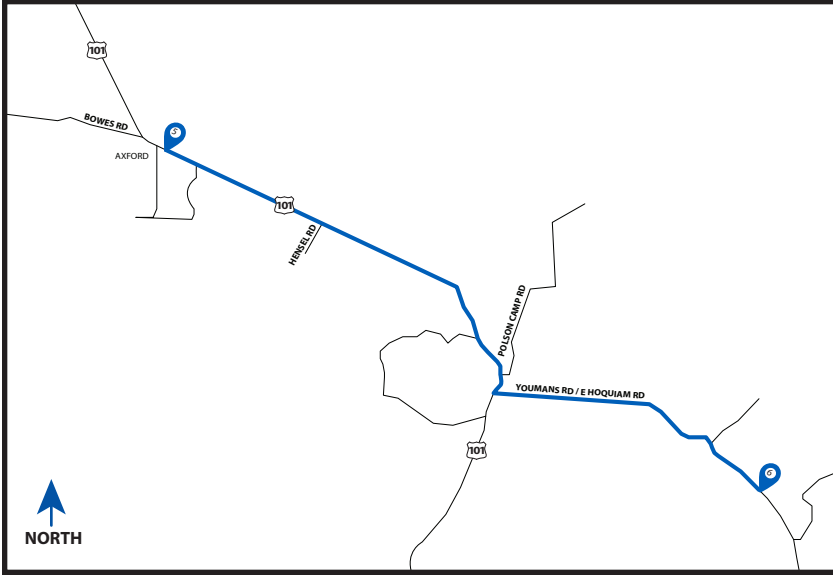

LEG 6

7.31 MI | MODERATE

LEG DESCRIPTION:

EXCH 6 ADDRESS: 3198 E Hoquiam Rd, Hoquiam, WA 98550

GPS: +47.145057, -123.823710

NOTES:

DIRECTIONS FROM EXCH 5 TO EXCH 6

Run on right side of road.

- 0.00 Exchange 5 (Lil Prairie Mart)
- 1.55 Hensel Rd
- 4.30 Turn **LEFT** onto E Hoquiam Rd
- 7.31 Exchange 6 (E Hoquiam Rd)