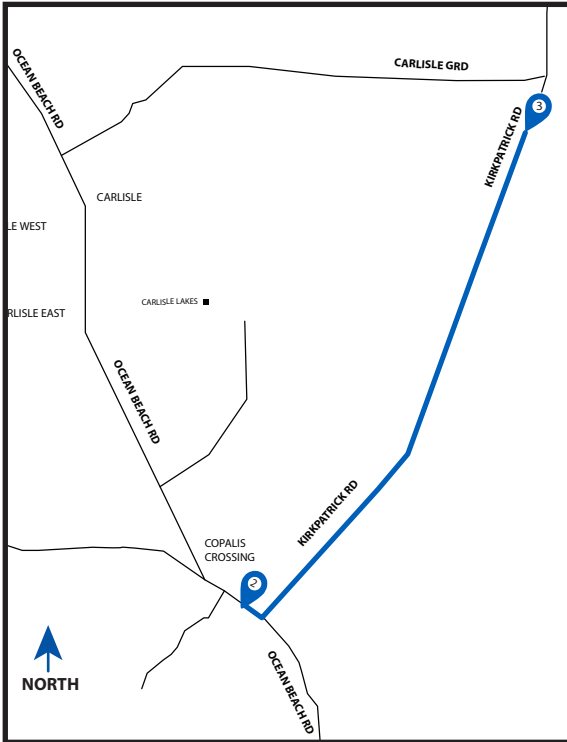

# LEG 3

# 4.4 MI | EASY

## LEG DESCRIPTION:

EXCH 3 ADDRESS: 687 Kirkpatrick Rd, Hoquiam, WA 98550

GPS: +47.159982, -124.026840

## DIRECTIONS FROM EXCH 2 TO EXCH 3

- 0.00 Exchange 2 (District 3 Road Camp)
- ← 0.15 Turn **LEFT** onto Kirkpatrick Rd
- 4.40 Exchange 3 (MJR LTD Rock Products)