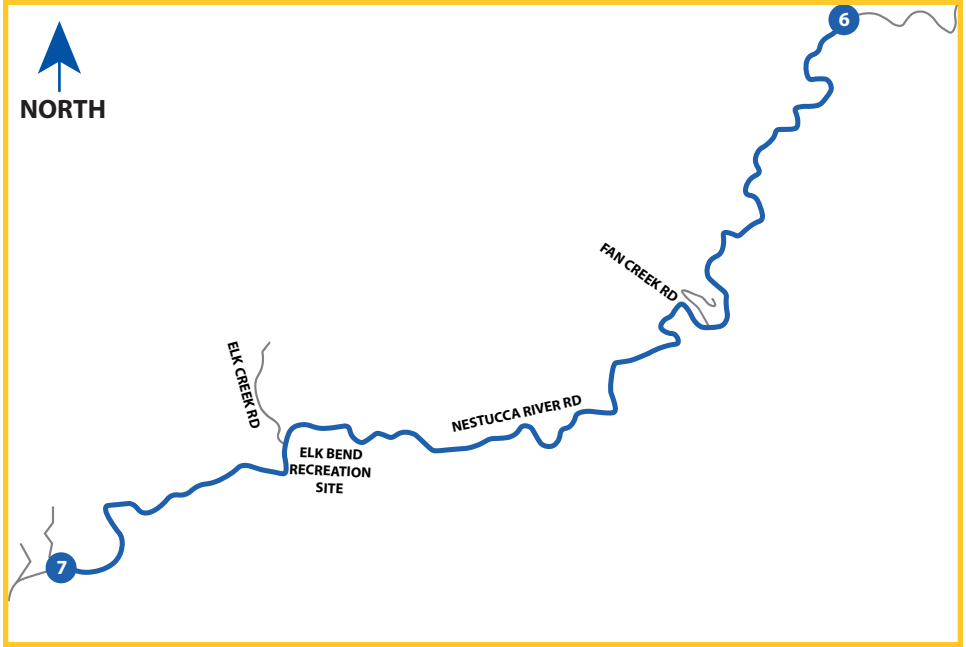

LEG 7

8.24 MI | HARD

LEG DESCRIPTION: Very long, downhill leg with beautiful forest scenery.

EXCH 7 ADDRESS: Nestucca River Rd & Bear Creek Rd, Beaver, OR 97108

GPS: 45.271152, -123.571552

NOTES:

DIRECTIONS FROM EXCH 6 TO EXCH 7

0.00 Exchange 6 (Dovre Campground)

2.73 Fan Creek Rd

8.24 Exchange 7 (Nestucca River Rd & Bear Creek Rd)

REMINDER

Your driver **MUST** remain at the wheel during the exchange.

Please follow volunteer instructions.