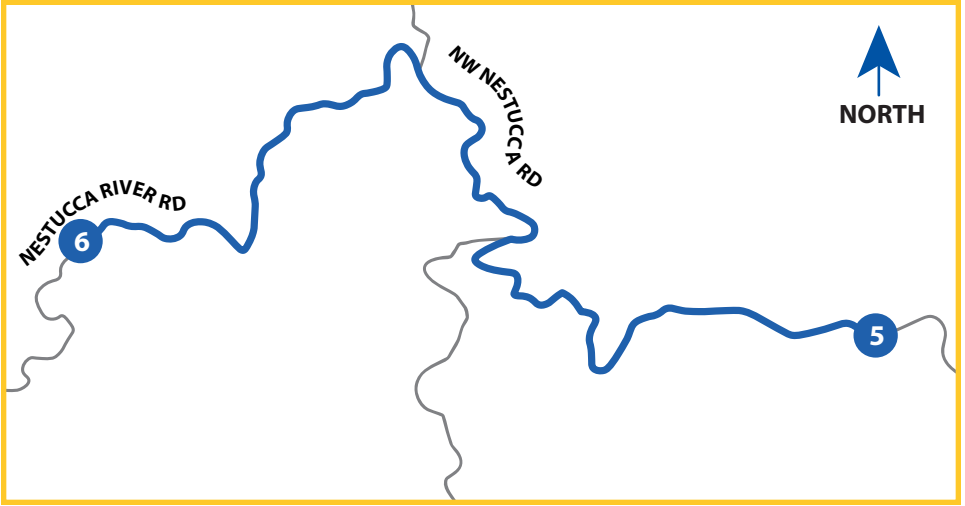

LEG 6

5.56 MI | HARD

LEG DESCRIPTION: Rolling hills through beautiful forest scenery.

EXCH 6 ADDRESS: Dove Campground - Nestucca River Rd

GPS: 45.316873, -123.478678

NOTES:

DIRECTIONS FROM EXCH 5 TO EXCH 6

0.00 Exchange 5 (NW Nestucca Rd)

→ 2.43 Stay **RIGHT** onto NW Nestucca Rd

5.56 Exchange 6 (Dove Campground)

REMINDER

Your driver **MUST** remain at the wheel during the exchange.

Please follow volunteer instructions.

Total Elevation Loss: -777 ft
Total Elevation Gain: +361 ft
Net Elevation Change: -416 ft