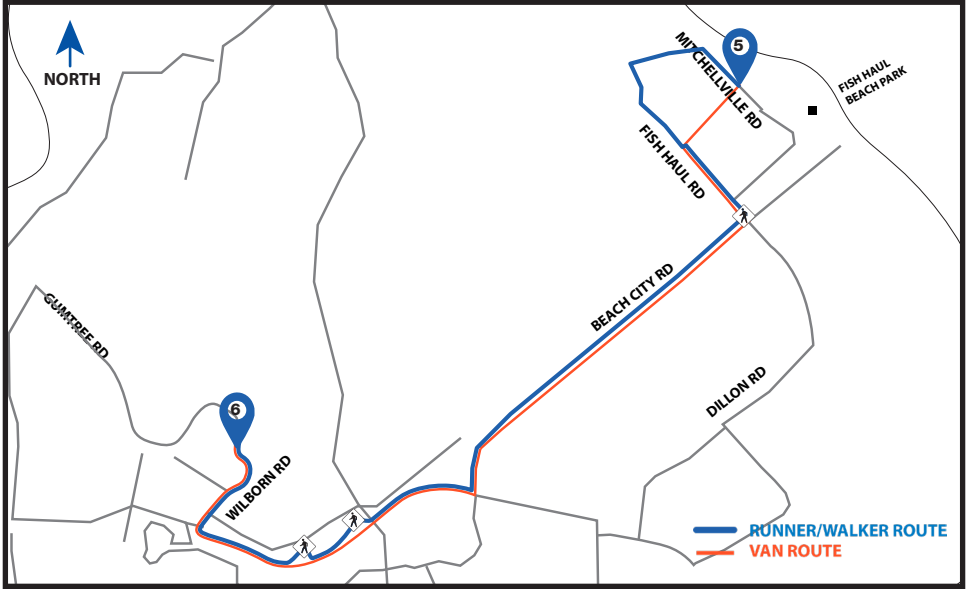

LEG 6

5.22 MI | MODERATE

EXCH 6 ADDRESS: Hilton Head High School - 70 Wilborn Rd, Hilton Head Island, SC 29928

GPS: 32.2203715,-80.7304163

NOTES:

DIRECTIONS FROM EXCH 5 TO EXCH 6

- 0.00 Exchange 5 (Barker Field Park)
- 0.00 Continue N on Mitchellville Rd leisure path
- ← 0.28 Turn **LEFT** onto Fish Haul Rd
- ← 0.62 Continue **LEFT** on Fish Haul Rd
- ↑ 1.08 Continue onto Fish Haul Rd leisure path
- 1.52 Turn **RIGHT** onto Beach City Rd leisure path
- ↑ 1.08 Continue straight through roundabout on Beach City Rd leisure path
- 3.32 Turn **RIGHT** onto William Hilton Pkwy/278 leisure path
- 3.55 Cross Automobile Pl and continue straight on 278 leisure path
- 3.93 Cross Whooping Crane way and continue straight on 278 leisure path
- 4.76 Turn **RIGHT** onto Wilborn Rd leisure path
- 5.22 Exchange 6 (Hilton Head High School)

VAN DIRECTIONS FROM EXCH 5 TO EXCH 6

- 0.00 Exchange 5
- 0.00 Continue SW on Mitchellville Rd
- ← 0.3 Turn **LEFT** onto Fish Haul Rd
- 1.6 Turn **RIGHT** onto Beach City Rd
- 3.4 Turn **RIGHT** onto William Hilton Pkwy/278
- 4.7 Turn **RIGHT** onto School Rd/Wilborn Rd
- 5.0 Exchange 6