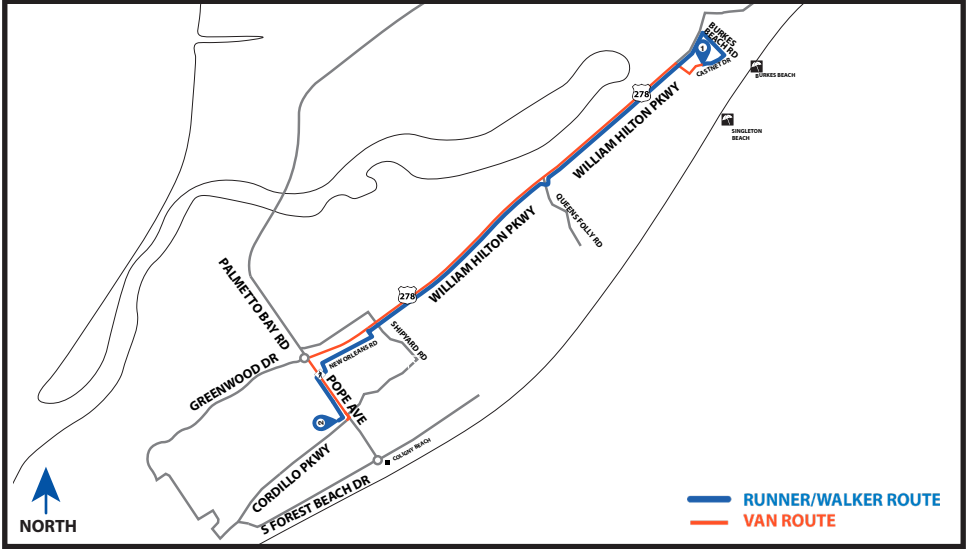

LEG 2

5.68 MI | MODERATE

EXCH 2 ADDRESS: St. Luke's Church - 50 Pope Ave, Hilton Head Island, SC 29928

GPS: 32.148228,-80.7581237

NOTES:

DIRECTIONS FROM EXCH 1 TO EXCH 2

- 0.00 Exchange 1 (Chaplin Community Park)
- ↑ 0.00 Continue NE on path through Chaplin Community Park
- ← 0.12 Turn **LEFT** onto Burkes Beach Rd
- ← 0.35 Turn **LEFT** onto William Hilton Pkwy/278 leisure path
- ← 4.43 Turn **LEFT** onto New Orleans Rd leisure path
- 5.08 Turn **RIGHT** to stay on New Orleans Rd leisure path
- ← 5.14 Cross Pope Ave and turn **LEFT** onto Pope Ave leisure path
- 5.63 Turn **RIGHT** onto Cordillo Pkwy leisure path
- 5.68 Exchange 2

VAN FROM EXCH 1 TO EXCH 2

- 0.00 Exchange 1
- ↑ 0.00 Continue W on Castnet Dr
- 0.3 Turn **RIGHT** onto Singleton Beach Rd
- ← 0.5 Turn **LEFT** onto William Hilton Pkwy/278
- ← 4.7 Take the 3rd roundabout exit onto Pope Ave
- 5.5 Exchange 2