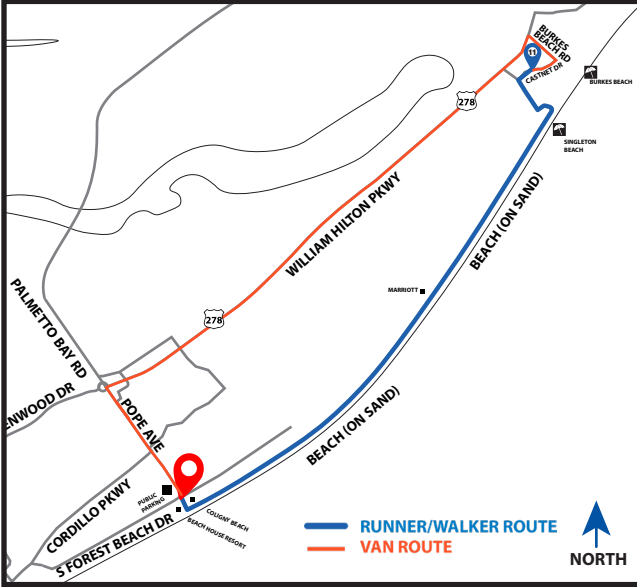

LEG 12

5.29 MI | MODERATE

FINISH ADDRESS: Beach House Resort - 1 S Forest Beach Dr, Hilton Head Island, SC 29928

GPS: 32.140949,-80.7507724

NOTES:

VAN DIRECTIONS FROM EXCH 11 TO FINISH

- 0.0 Exchange 11
- 0.0 Continue E on Castnet Dr
- ← 0.2 Turn **LEFT** onto Burkes Beach Rd
- ← 0.4 Turn **LEFT** onto William Hilton Pkwy/278
- ← 5.0 Turn **LEFT** onto Pope Ave (3rd exit)
- 6.2 Turn **RIGHT** onto S Forest Beach Rd (1st exit)
FINISH PARKING

DIRECTIONS FROM EXCH 11 TO FINISH

- 0.00 Exchange 11 (Chaplin Community Park)
- 0.00 Continue W on Castnet Dr
- ← 0.18 Turn **LEFT** onto Singleton Beach Dr leisure path
- ← 0.50 Turn **LEFT** onto Collier Beach Rd and continue on to beach access
- 0.66 Turn **RIGHT** onto beach
- 2.54 Marriott Resort
- 3.00 Omni Resort
- 5.29 FINISH: Beach House Resort