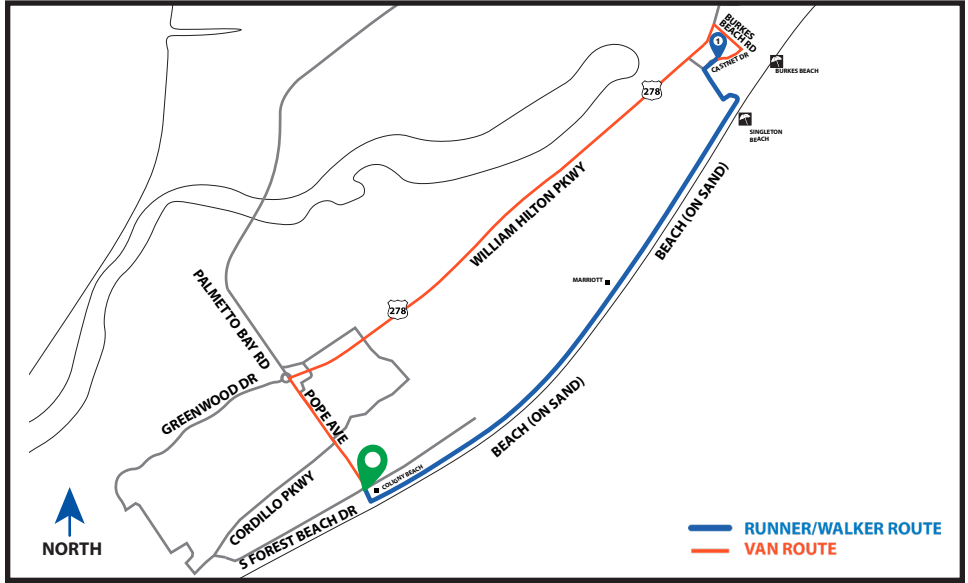

LEG 1

5.36 MI | MODERATE

EXCH 1 ADDRESS: Chaplin Community Park - 11 Castnet Dr, Hilton Head Island, SC 29928

GPS: 32.1937312,-80.7007918

NOTES:

PARTICIPANT DIRECTIONS FROM START TO EXCH 1

- 0.00 Start: Beach House Resort
- 0.00 Exit start line and head NE on the beach
- 2.33 Omni Resort
- 2.71 Marriott Resort
- 4.39 Cocos on the Beach
- ← 4.64 Turn **LEFT** to exit the beach onto Collier Beach Rd
- 4.80 Turn **RIGHT** onto Singleton Beach Rd
- 5.13 Turn **RIGHT** onto Castnet Dr
- 5.36 Exchange 1 (Chaplin Community Park)

VAN DIRECTIONS FROM START TO EXCH 1

- 0.00 Start: Beach House Resort
- 0.00 Head NW on Pope Ave
- 1.0 Enter roundabout and take 1st exit onto William Hilton Pkwy/278
- 5.7 Turn **RIGHT** onto Burkes Beach Rd
- 5.9 Turn **RIGHT** onto Castnet Dr
- 5.9 Exchange 1