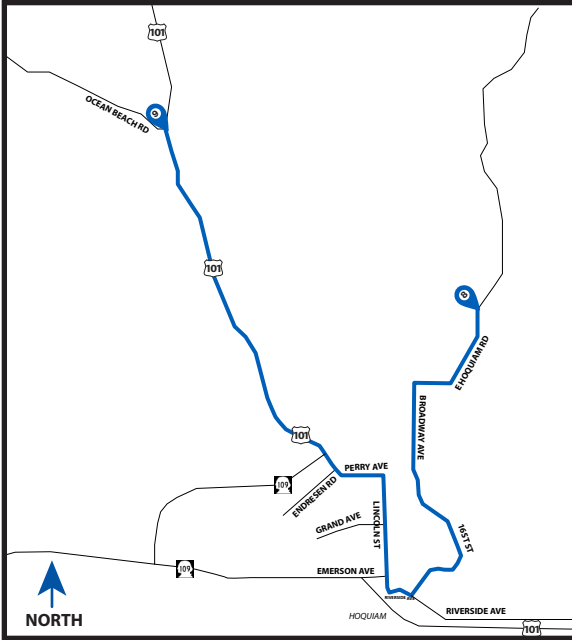

# LEG 9

# 7.52 MI | HARD

## LEG DESCRIPTION:

EXCH 9 ADDRESS: 4 Ocean Beach Rd, Hoquiam, WA 98550

GPS: +47.031358, -123.922253

## DIRECTIONS FROM EXCH 8 TO EXCH 9

- 0.00 Exchange 8 (Rifle & Pistol Club)
- ← 0.92 Turn **LEFT** onto Broadway Ave
- 2.04 Broadway Ave turns into 16th St
- 2.94 Turn **RIGHT** onto Riverside Ave
- 3.13 Turn **RIGHT** onto Levee St
- 3.24 Continue onto Lincoln St
- ← 4.05 Slight **LEFT** onto Perry Ave US-101 N
- ← 7.50 Turn **LEFT** onto Ocean Beach Rd
- 7.52 Exchange 9 (4 Ocean Beach Rd)