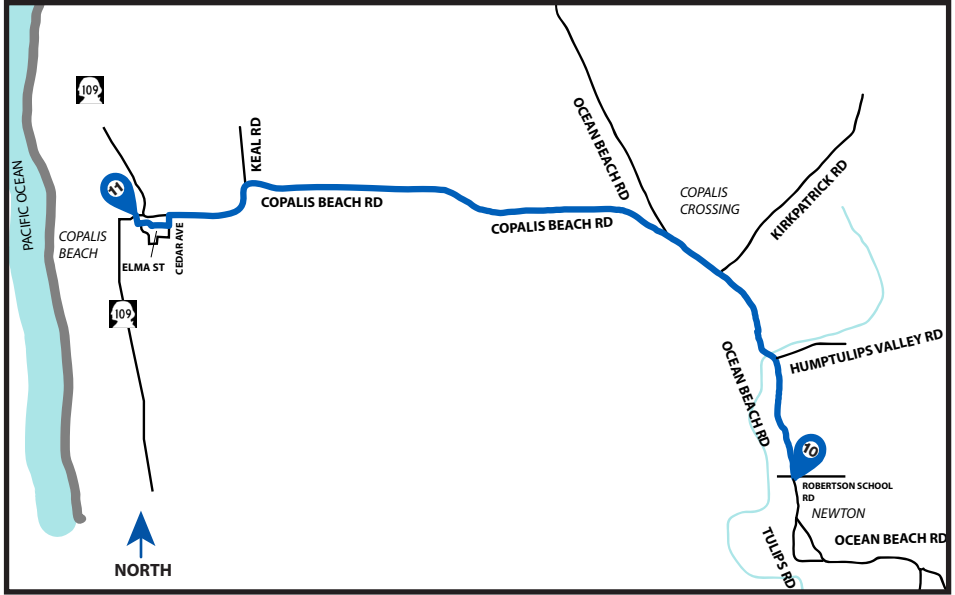

# LEG 11

# 7.34 MI | VERY HARD

## LEG DESCRIPTION:

**EXCH 11 ADDRESS:** Copalis Community Church - 3140 WA-109, Copalis Beach, WA 98535

**GPS:** +47.113734, -124.170630

## DIRECTIONS FROM EXCH 10 TO EXCH 11

- 0.00 Exchange 10 (Robertson School Rd & Ocean Beach Rd)
- 1.44 Humptulips Valley Rd
- ← 2.58 Slight **LEFT** onto Copalis Beach Rd
- ← 6.93 Turn **LEFT** onto Cedar Ave
- 7.02 Turn **RIGHT** onto Elma St
- 7.34 Exchange 11 (Copalis Community Church)