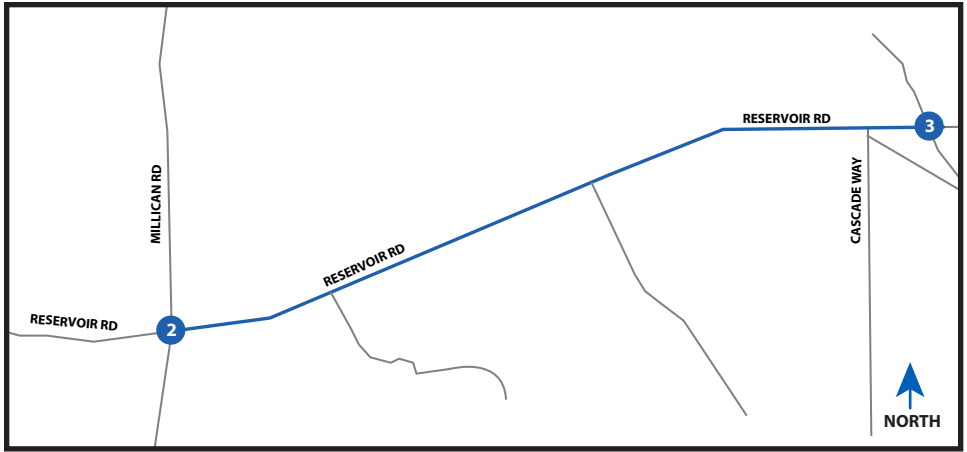

LEG 3

5.00 MI | MODERATE

LEG DESCRIPTION: Gradual uphill leg heading towards Prineville Reservoir.

EXCH 3 ADDRESS: Reservoir Road OHV Play Area, 2400 S Reservoir Rd, Prineville, OR 97754

GPS: 44.081617, -120.821322

NOTES:

DIRECTIONS FROM EXCH 2 TO EXCH 3

- 0.00 Exchange 2 (Reservoir Rd & Millican Rd)
- 0.00 Continue on Reservoir Rd
- 5.00 Exchange 3 (Reservoir Road OHV Play Area)

Total Elevation Loss: -9 ft
 Total Elevation Gain: +252 ft
 Net Elevation Change: +243 ft