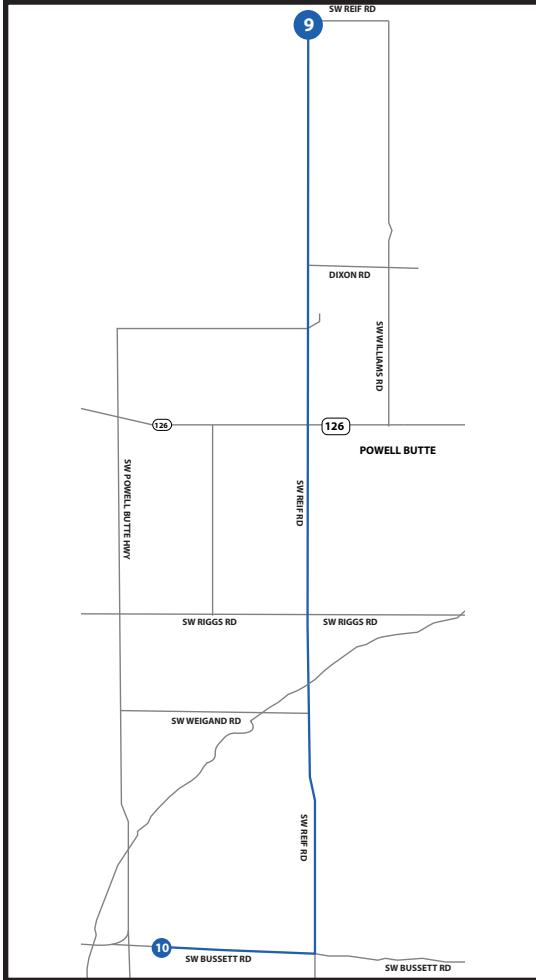

LEG 10

6.08 MI | HARD

LEG DESCRIPTION: Gradual uphill leg passing many local ranches.

EXCH 10 ADDRESS: Shiloh Ranch Cowboy Church, 15699 SW Bussett Rd, Powell Butte, OR 97753

GPS: 44.208333, -121.043399

NOTES:

DIRECTIONS FROM EXCH 9 TO EXCH 10

- 0.00 Exchange 9 (SW Houston Lake Rd & SW Reif Rd)
- 0.00 Continue South on SW Reif Rd
- 5.27 Turn **RIGHT** onto SW Bussett Rd
- 3.17 Schmidt Rd
- 6.08 Exchange 10 (Shiloh Ranch Cowboy Church)